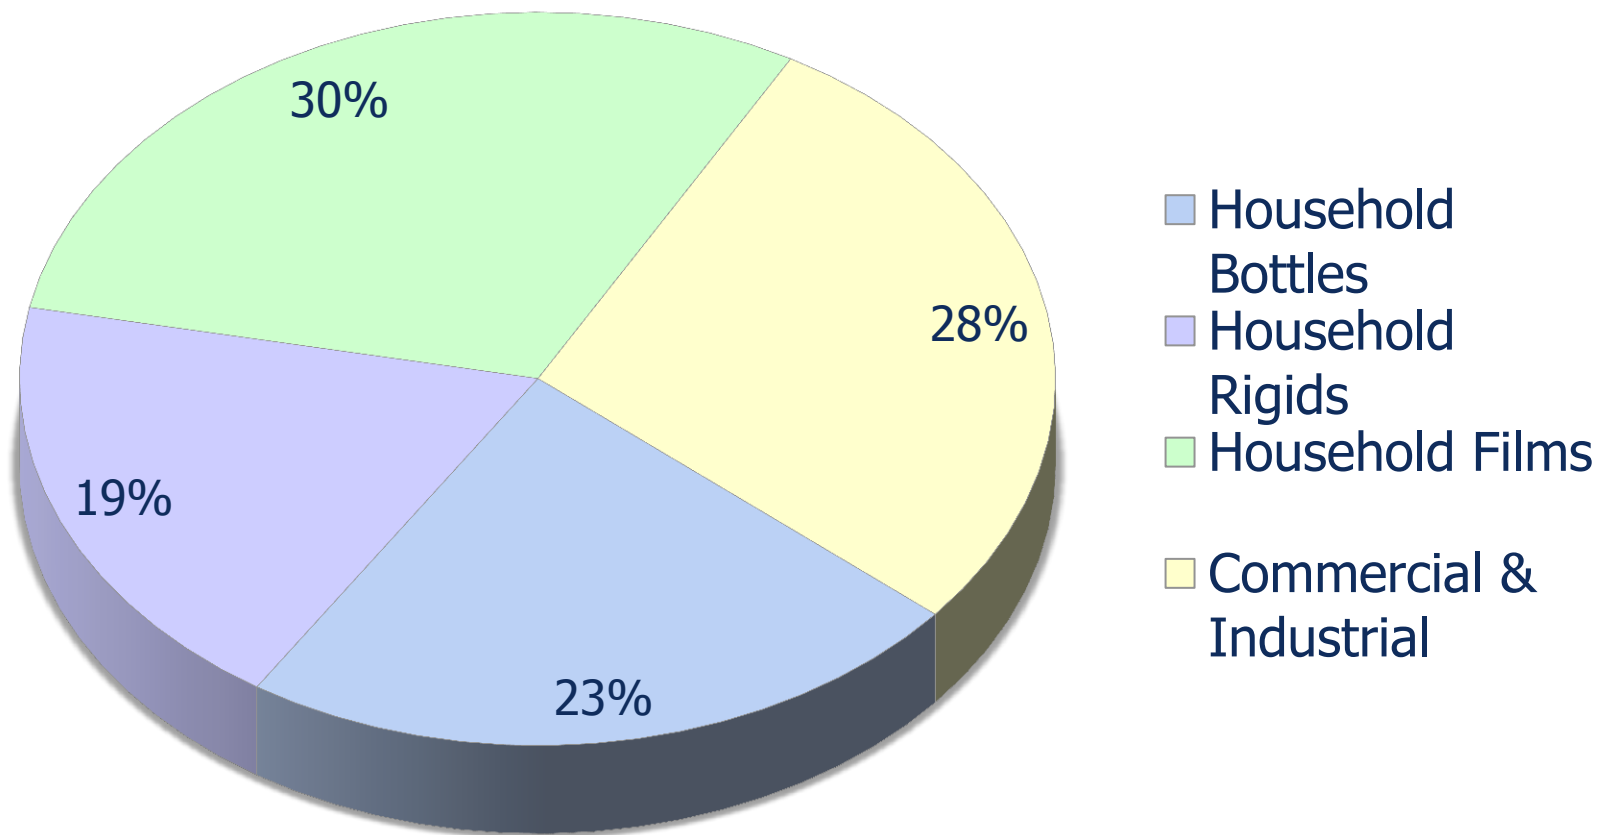

# UK plastic packaging waste

Total UK plastic packaging waste, 2009: ~ 2.5Mt